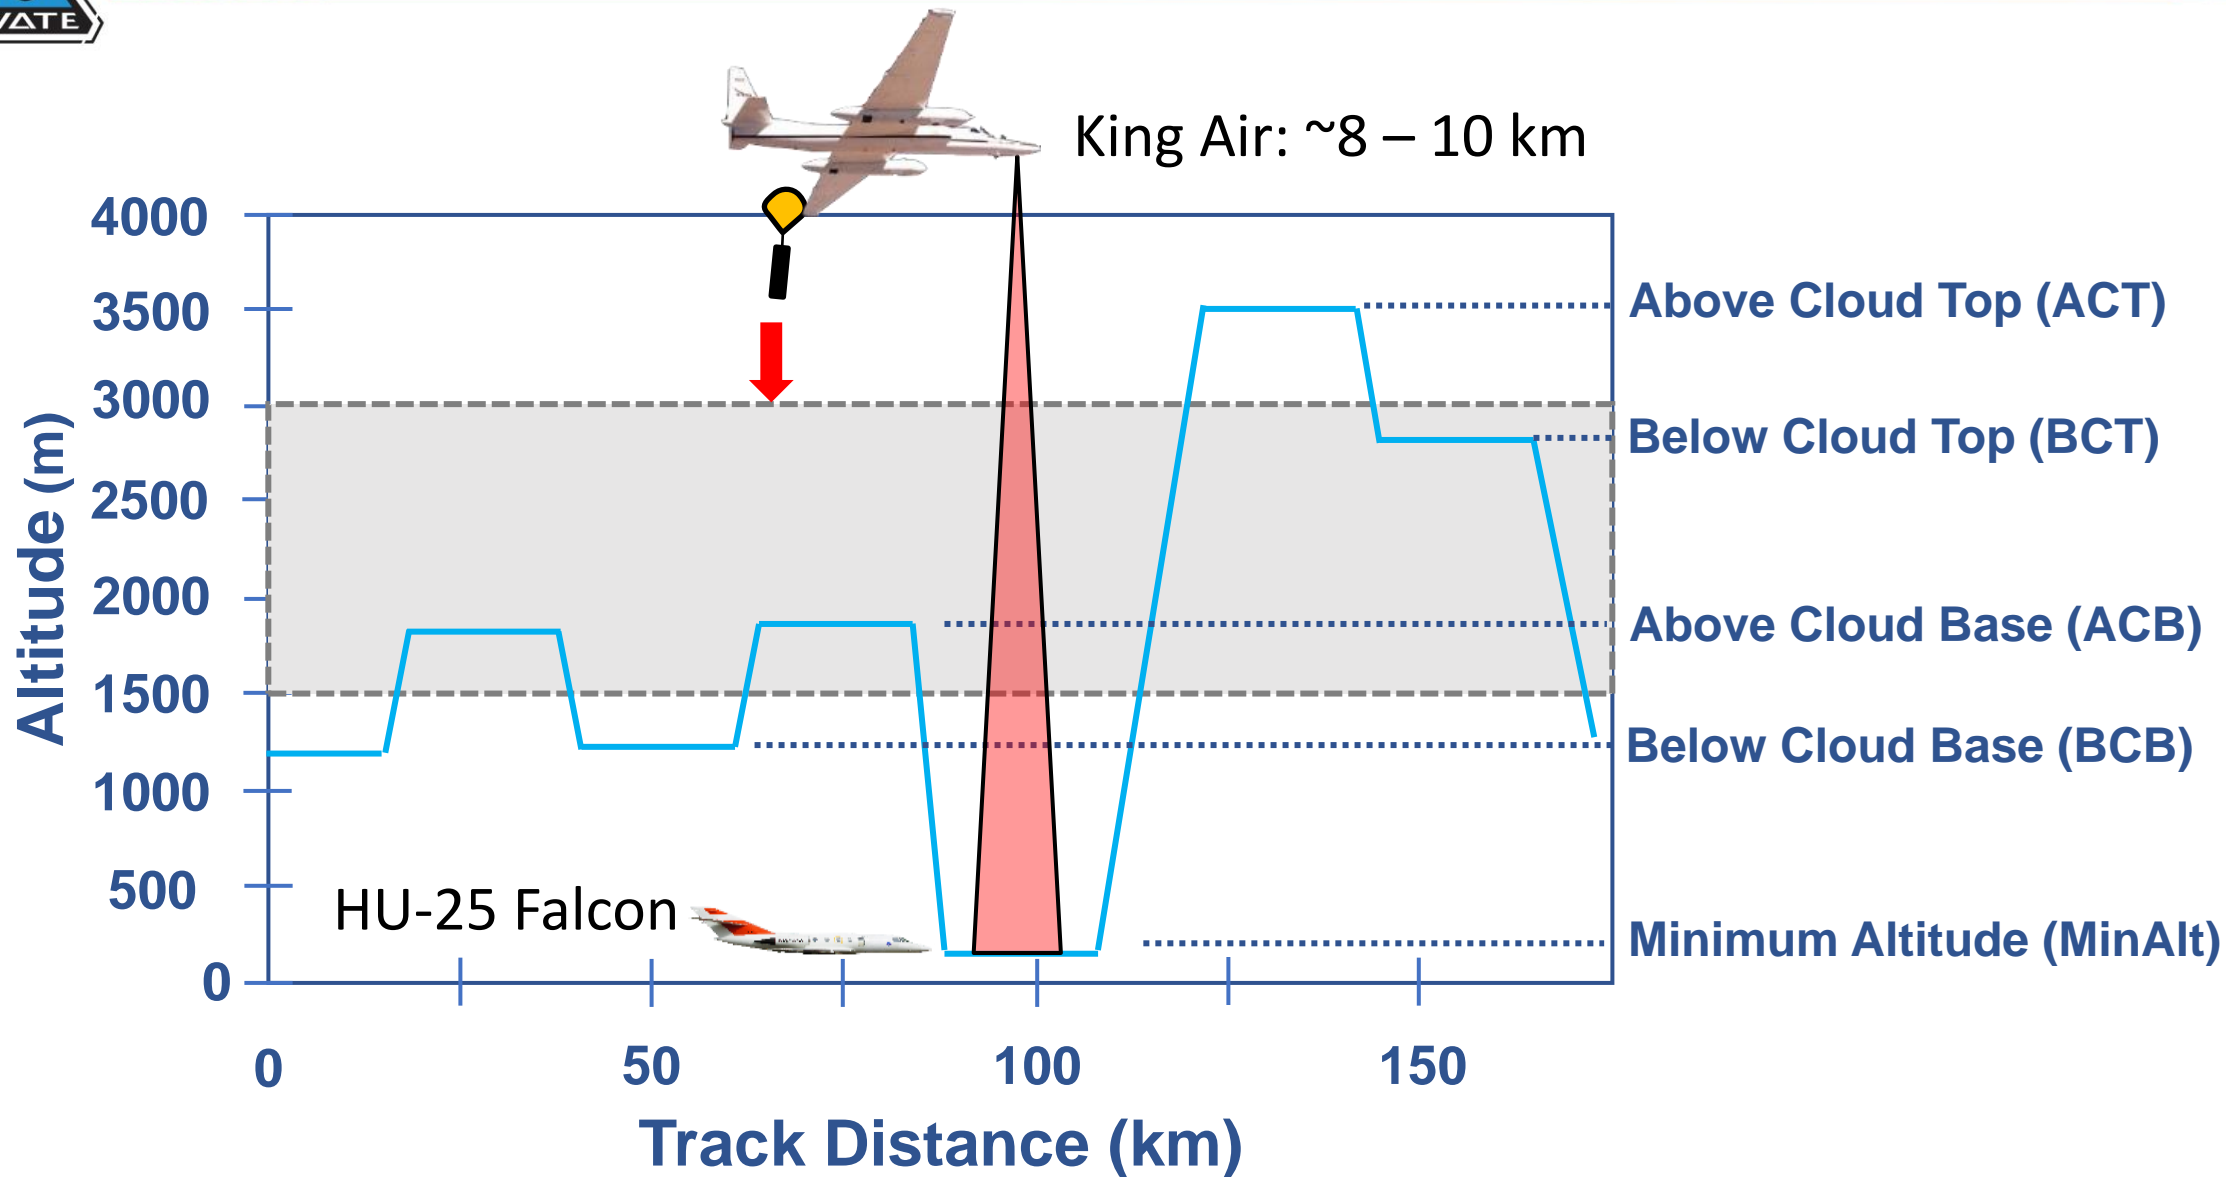

Leg Index ICARTT Files ACTIVATE

Andrea F. Corral
afcorral@arizona.edu
University of Arizona

Falcon Cloudy Ensemble

Falcon Clear Ensemble

Leg Index Files

- Provide start and end times for 14 different legs for cloud and clear ensembles
- 9-digit index for each leg's start/end time

- Leg index ICARTT files available at <https://activate.larc.nasa.gov/data/>

Falcon Leg Type

Cloudy Ensemble

Clear Ensemble

- 14 legs identified during the FALCON flights for cloudy and clear ensembles
 - 00 = Take-off and Landing
 - 01 = Transit
 - 02 = Above Cloud Base (ACB)
 - 03 = Below Cloud Base (BCB)
 - 04 = Below Cloud Top (BCT)
 - 05 = Above Cloud Top (ACT)
 - 06 = Minimum Altitude (MinAlt)
 - 07 = Ascent
 - 08 = Descent
 - 09 = Slant
 - 10 = Below Boundary Layer Top (BBL)
 - 11 = Above Boundary Layer Top (ABL)
 - 12 = Remote Sensing (RS)
 - 13 = Other (any other leg not defined above)