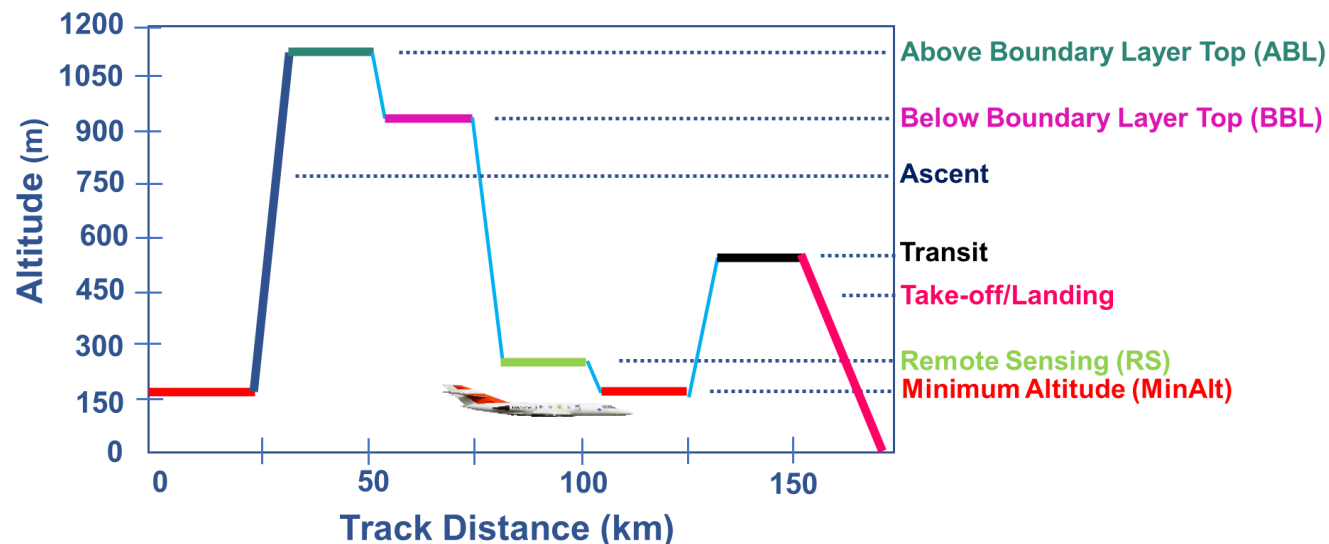

- Leg index ICARTT files available at <https://activate.larc.nasa.gov/data/>

Falcon Leg Type

Cloudy Ensemble

Clear Ensemble

- 14 legs identified during the FALCON flights for cloudy and clear ensembles
 - 00 = Take-off and Landing
 - 01 = Transit
 - 02 = Above Cloud Base (ACB)
 - 03 = Below Cloud Base (BCB)
 - 04 = Below Cloud Top (BCT)
 - 05 = Above Cloud Top (ACT)
 - 06 = Minimum Altitude (MinAlt)
 - 07 = Ascent
 - 08 = Descent
 - 09 = Slant
 - 10 = Below Boundary Layer Top (BBL)
 - 11 = Above Boundary Layer Top (ABL)
 - 12 = Remote Sensing (RS)
 - 13 = Other (any other leg not defined above)