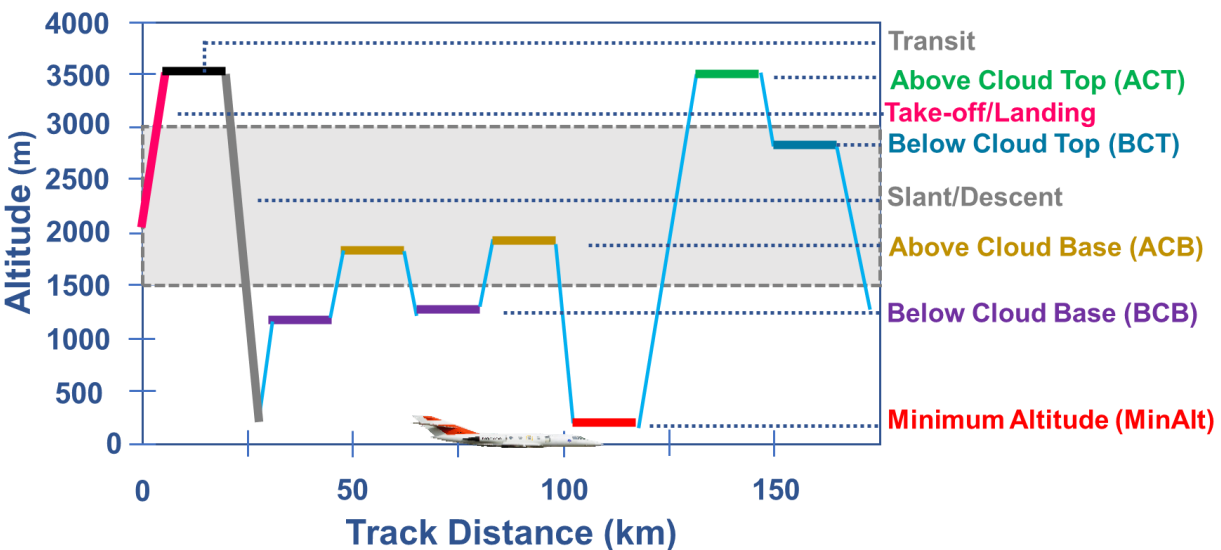

Leg Index ICARTT Files ACTIVATE

Andrea F. Corral
afcorral@arizona.edu
University of Arizona

Falcon Cloudy Ensemble

Falcon Clear Ensemble

Leg Index Files

- Provide start and end times for 14 different legs for cloud and clear ensembles
- 9-digit index for each leg's start/end time

- Leg index ICARTT files available at <https://activate.larc.nasa.gov/data/>

Falcon Leg Type

Cloudy Ensemble

Clear Ensemble

- 14 legs identified during the FALCON flights for cloudy and clear ensembles
 - 00 = Take-off and Landing
 - 01 = Transit
 - 02 = Above Cloud Base (ACB)
 - 03 = Below Cloud Base (BCB)
 - 04 = Below Cloud Top (BCT)
 - 05 = Above Cloud Top (ACT)
 - 06 = Minimum Altitude (MinAlt)
 - 07 = Ascent
 - 08 = Descent
 - 09 = Slant
 - 10 = Below Boundary Layer Top (BBL)
 - 11 = Above Boundary Layer Top (ABL)
 - 12 = Remote Sensing (RS)
 - 13 = Other (any other leg not defined above)