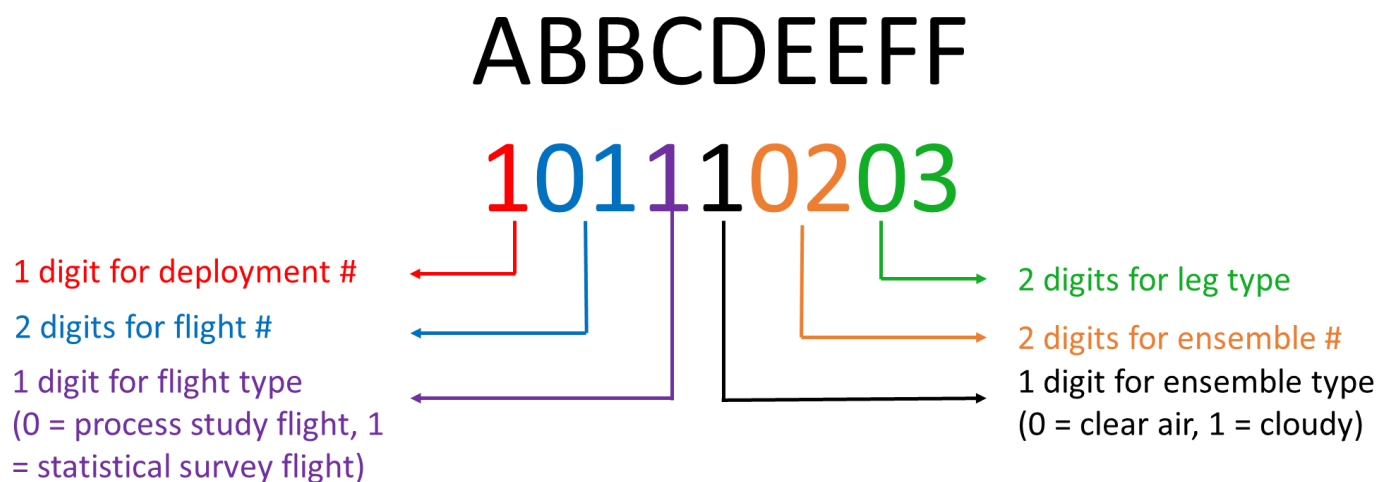

Leg Index ICARTT Files ACTIVATE

Andrea F. Corral
afcorral@arizona.edu
University of Arizona

Falcon Cloudy Ensemble

Falcon Clear Ensemble

Leg Index Files

- Provide start and end times for 14 different legs for cloud and clear ensembles
- 9-digit index for each leg's start/end time

- Leg index ICARTT files available at <https://activate.larc.nasa.gov/data/>

Falcon Leg Type

Cloudy Ensemble

Clear Ensemble

- 14 legs identified during the FALCON flights for cloudy and clear ensembles
 - 00 = Take-off and Landing
 - 01 = Transit
 - 02 = Above Cloud Base (ACB)
 - 03 = Below Cloud Base (BCB)
 - 04 = Below Cloud Top (BCT)
 - 05 = Above Cloud Top (ACT)
 - 06 = Minimum Altitude (MinAlt)
 - 07 = Ascent
 - 08 = Descent
 - 09 = Slant
 - 10 = Below Boundary Layer Top (BBL)
 - 11 = Above Boundary Layer Top (ABL)
 - 12 = Remote Sensing (RS)
 - 13 = Other (any other leg not defined above)