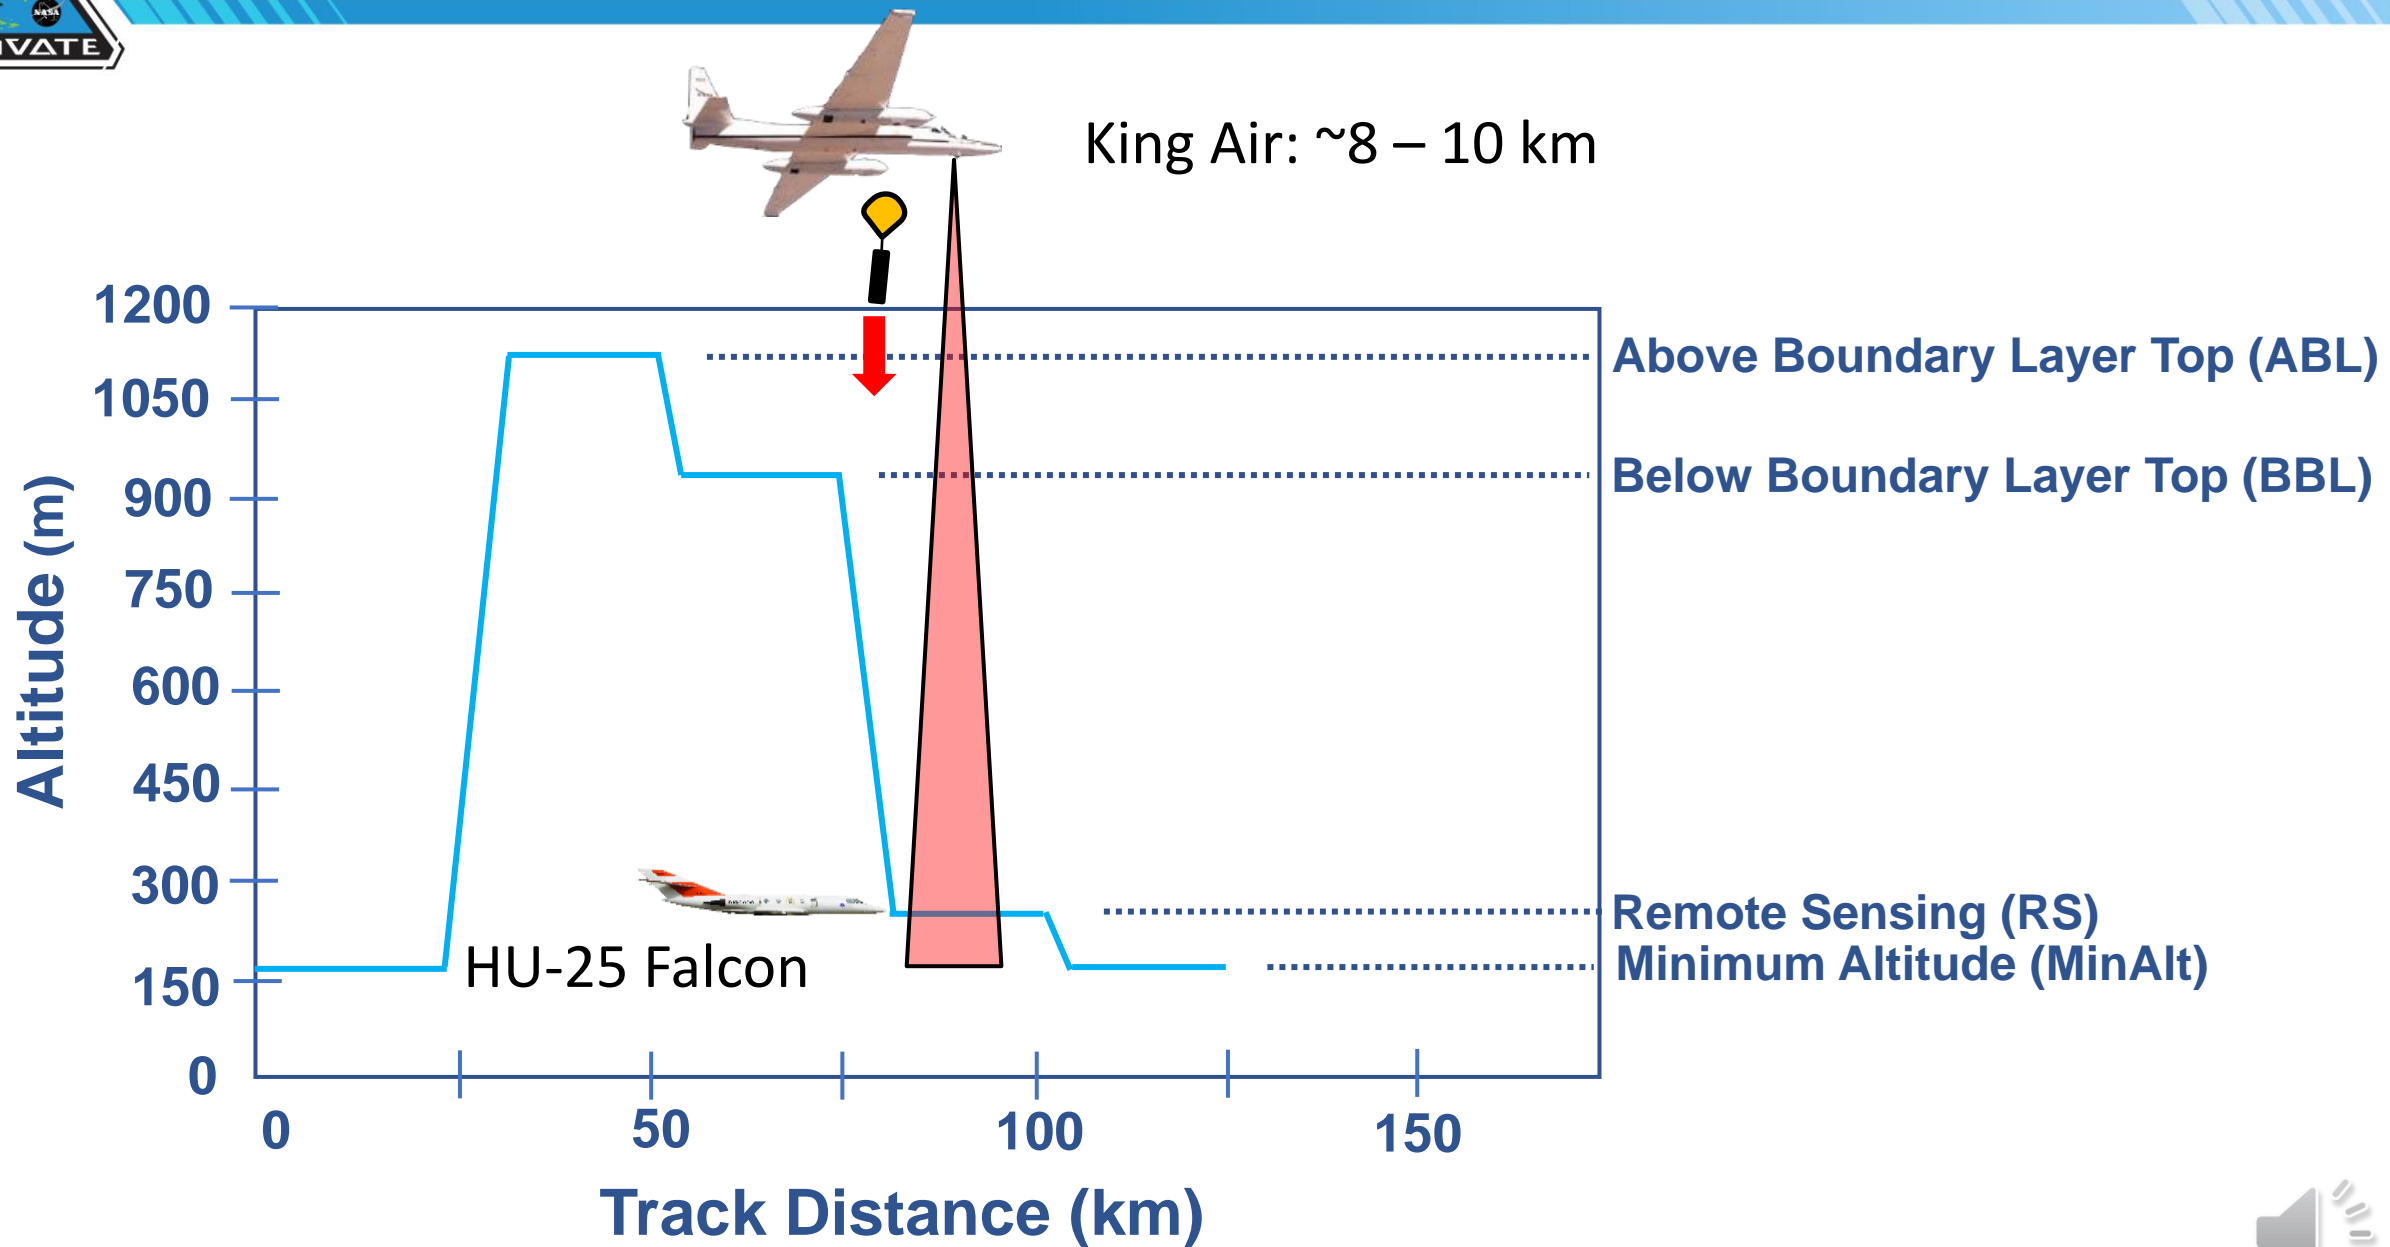

Leg Index ICARTT Files ACTIVATE

Andrea F. Corral
afcorral@arizona.edu
University of Arizona

Falcon Cloudy Ensemble

Falcon Clear Ensemble

Leg Index Files

- Provide start and end times for 14 different legs for cloud and clear ensembles
- 9-digit index for each leg's start/end time

- Leg index ICARTT files available at <https://activate.larc.nasa.gov/data/>

Falcon Leg Type

Cloudy Ensemble

Clear Ensemble

- 14 legs identified during the FALCON flights for cloudy and clear ensembles
 - 00 = Take-off and Landing
 - 01 = Transit
 - 02 = Above Cloud Base (ACB)
 - 03 = Below Cloud Base (BCB)
 - 04 = Below Cloud Top (BCT)
 - 05 = Above Cloud Top (ACT)
 - 06 = Minimum Altitude (MinAlt)
 - 07 = Ascent
 - 08 = Descent
 - 09 = Slant
 - 10 = Below Boundary Layer Top (BBL)
 - 11 = Above Boundary Layer Top (ABL)
 - 12 = Remote Sensing (RS)
 - 13 = Other (any other leg not defined above)